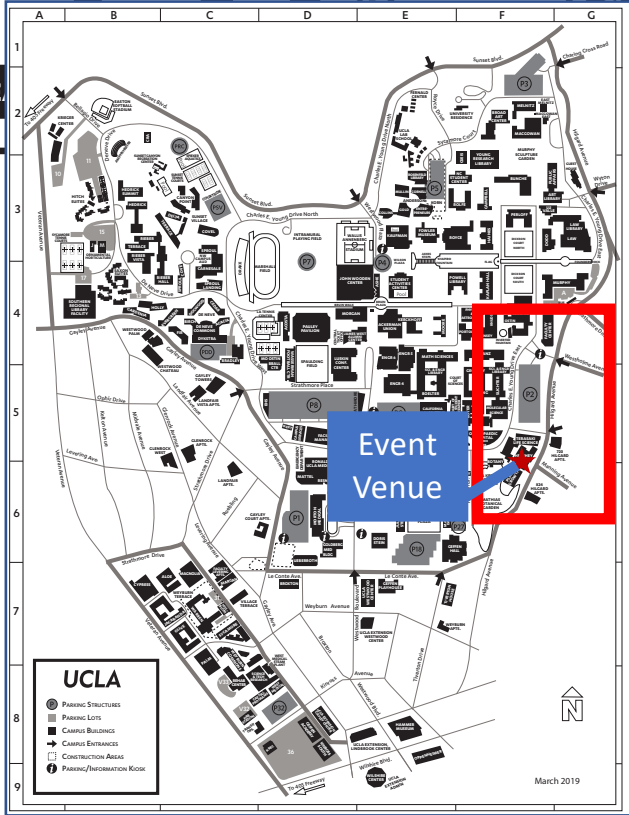

Blue Prosperity Symposium Parking Instructions

Information Booth

Park Here
 Parking Structure 2
 602 Charles E.
 Young Drive East
 Los Angeles, CA
 90095

Event Venue
 Hershey Hall
 Room 158

Parking: Structure 2 for \$3/hour-\$12/day.

1. Walk south on Charles E. Young Dr. E.
2. After the intersection with Manning Dr., take the pedestrian pathway between the two buildings on your left. Hershey Hall will be directly in front of you in the courtyard.
3. Enter Hershey Hall, make a right, and then make a left at the first hallway. At the end, you will find **Room 158** on your right.

Signs will be posted to help with navigation on the day of the event.