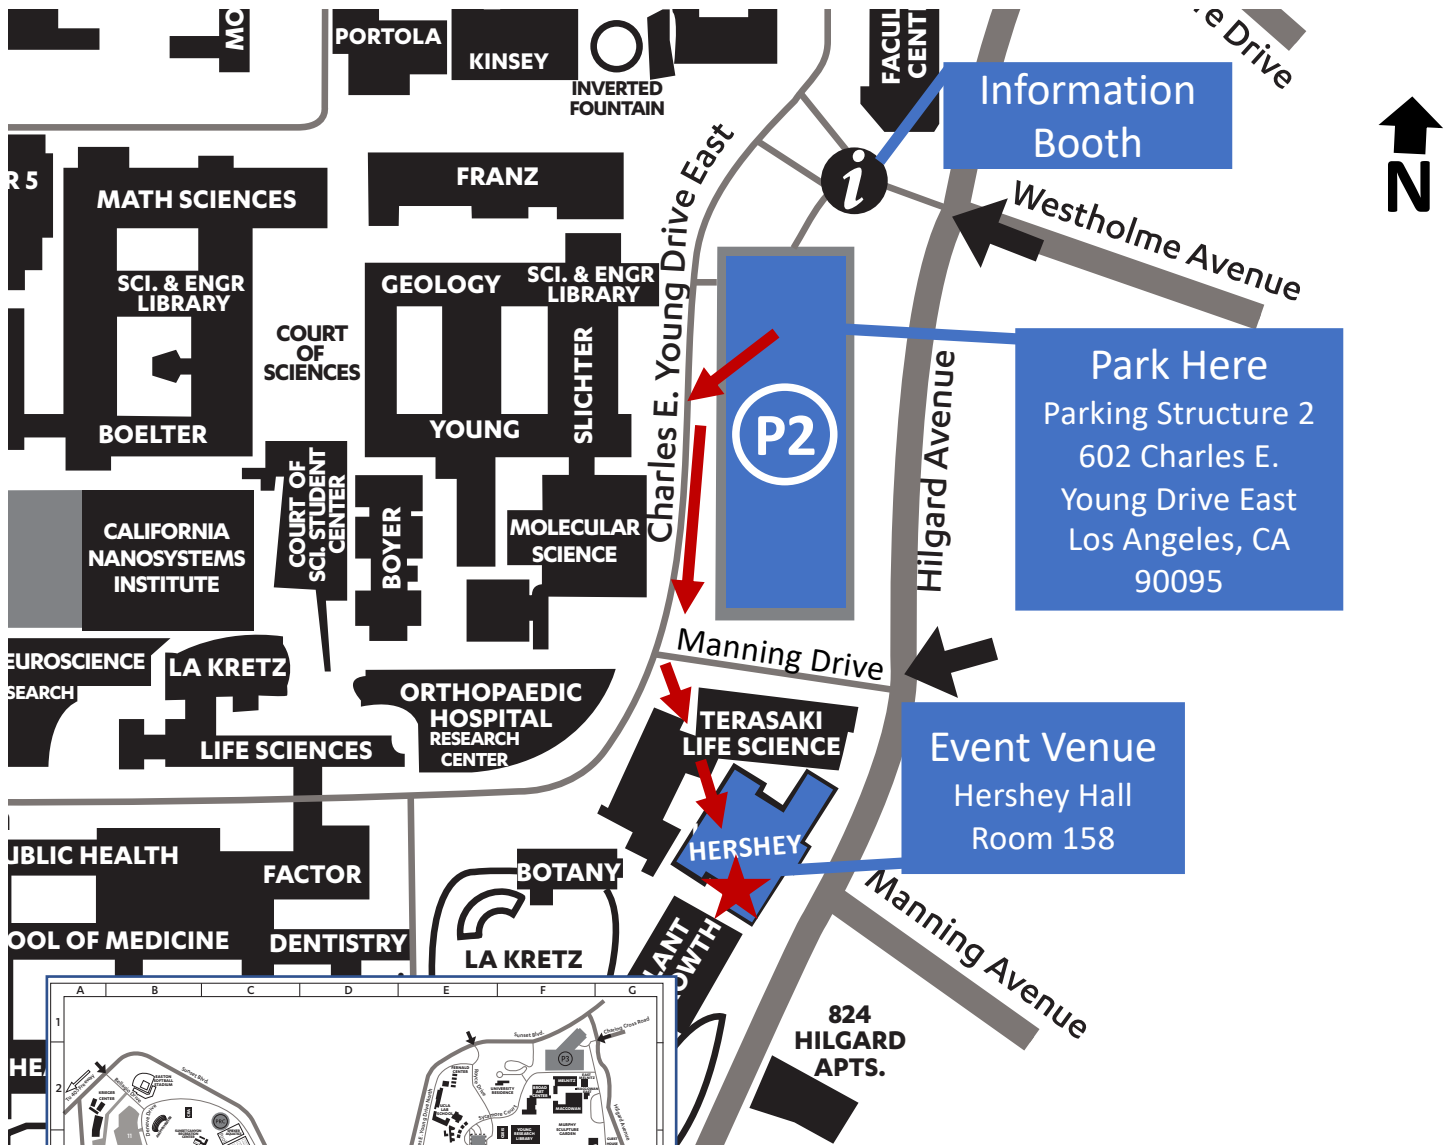

Blue Prosperity Symposium Parking Instructions

Information Booth

Park Here
 Parking Structure 2
 602 Charles E.
 Young Drive East
 Los Angeles, CA
 90095

Event Venue
 Hershey Hall
 Room 158

Parking: Structure 2 for \$3/hour-\$12/day.

1. Walk south on Charles E. Young Dr. E.
2. After the intersection with Manning Dr., take the pedestrian pathway between the two buildings on your left. Hershey Hall will be directly in front of you in the courtyard.
3. Enter Hershey Hall, make a right, and then make a left at the first hallway. At the end, you will find **Room 158** on your right.

Signs will be posted to help with navigation on the day of the event.